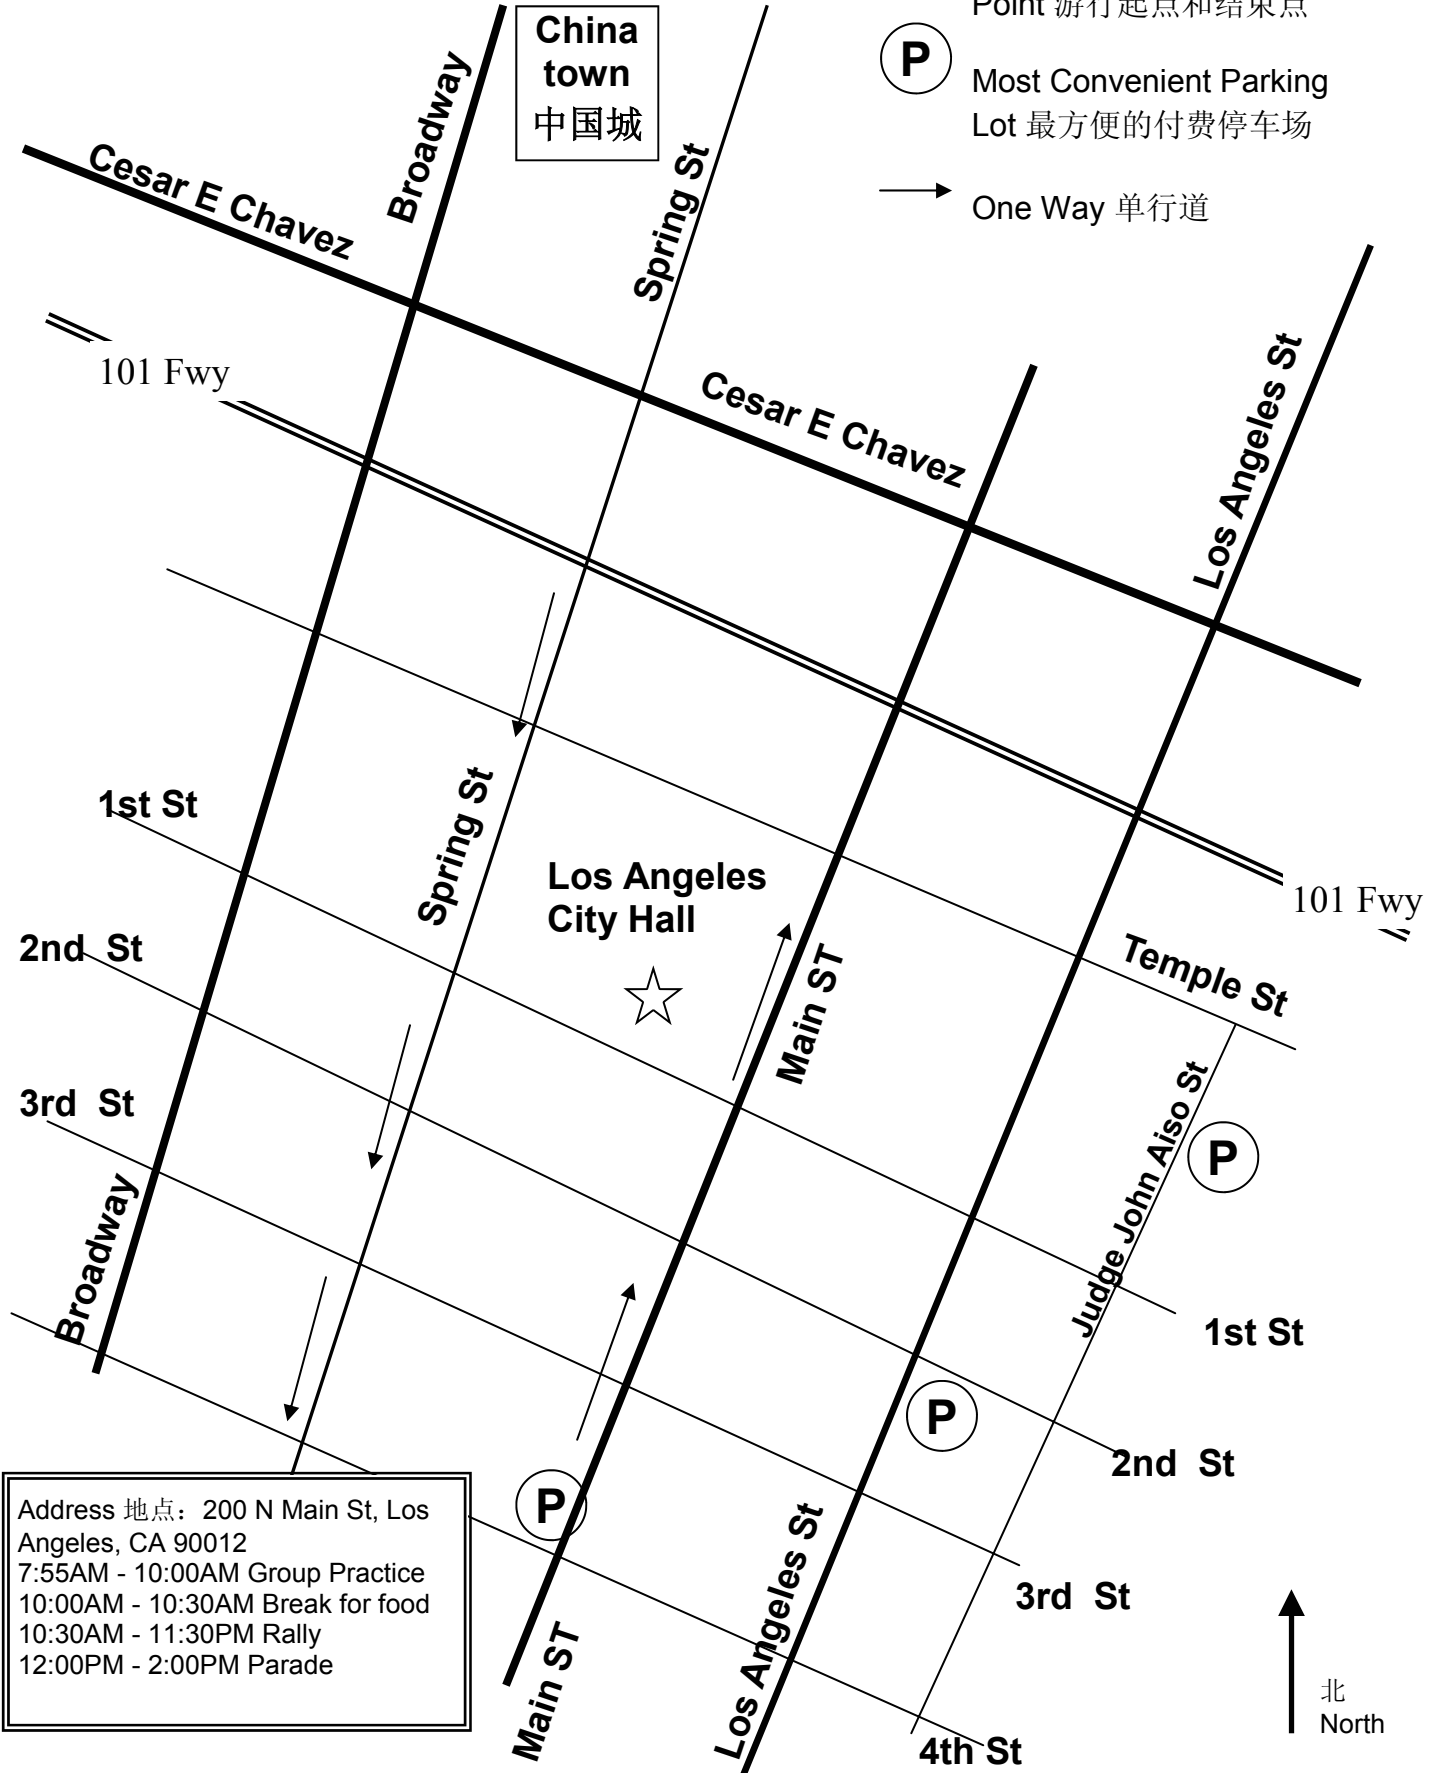

# Map for Saturday Event

- ☆ Parade Start and End Point 游行起点和结束点
- Ⓟ Most Convenient Parking Lot 最方便的付费停车场
- One Way 单行道

Address 地点: 200 N Main St, Los Angeles, CA 90012  
 7:55AM - 10:00AM Group Practice  
 10:00AM - 10:30AM Break for food  
 10:30AM - 11:30PM Rally  
 12:00PM - 2:00PM Parade